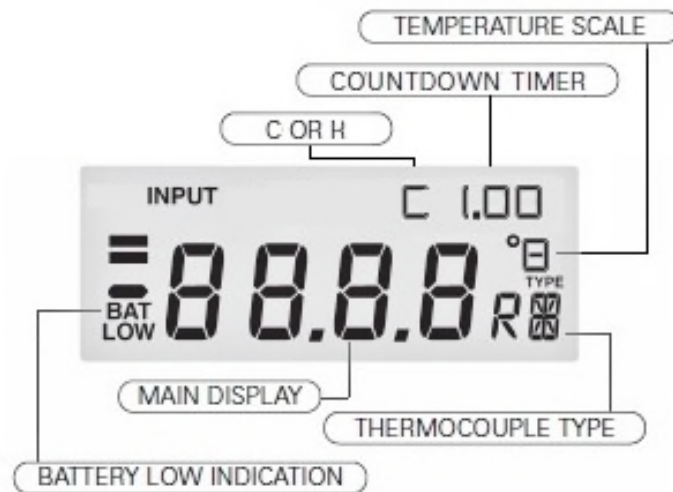

TIMER FUNCTION

Press for 1 minute countdown for Hot water temperatures

Press for 2 minute countdown for Cold water temperatures

Press the same button again to switch off

Visit www.tmethermometers.com/products/digital-thermometers.html